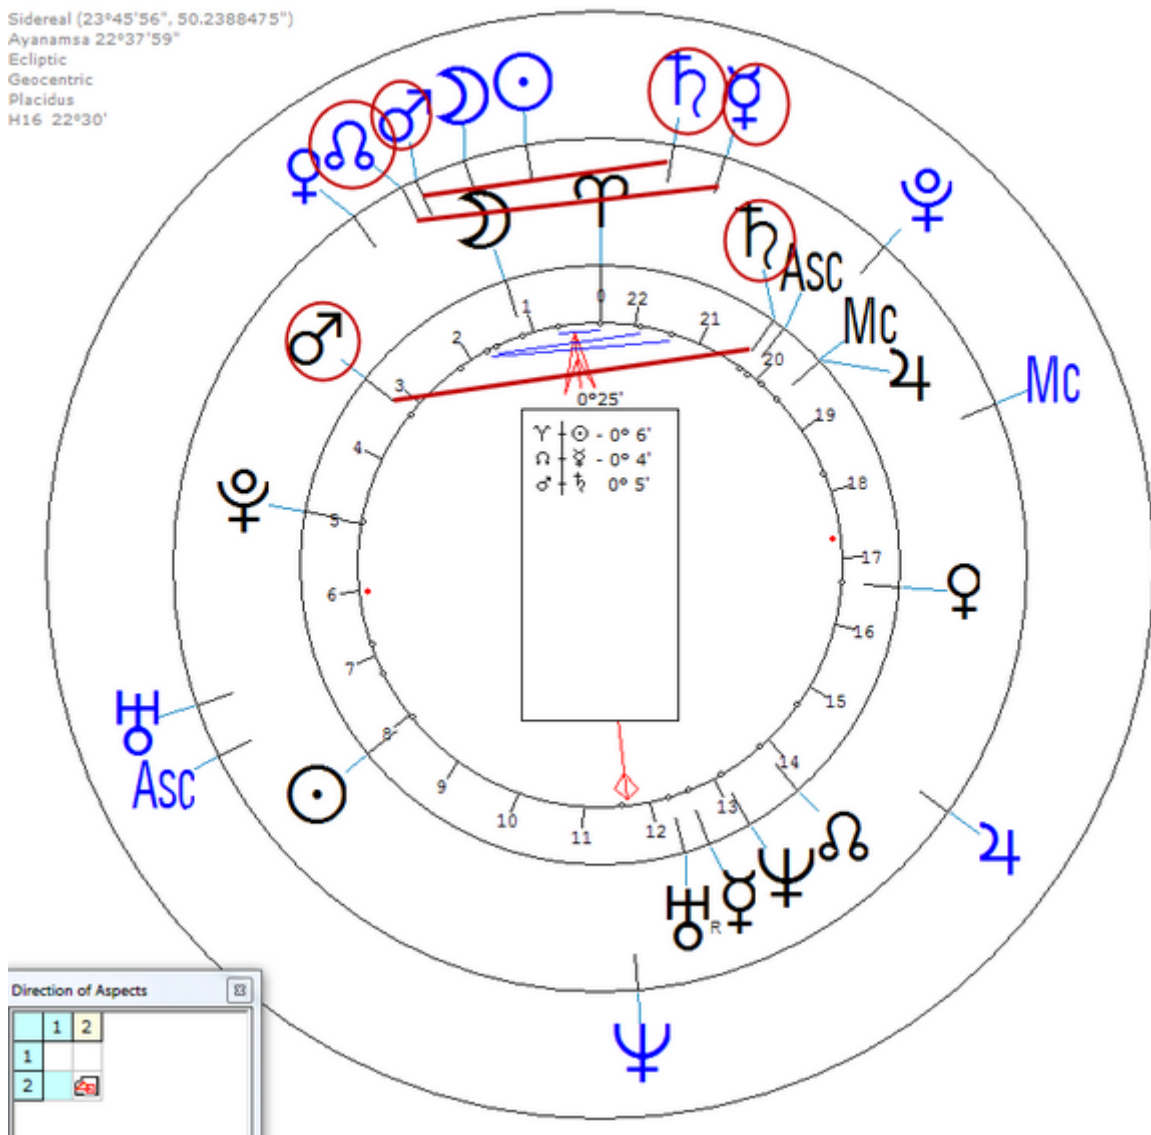

Barnett, Isobel

30 June 1918 at 21:15 (= 9:15 PM)Aberdeen, Scotland, 57n10, 2w04
British TV personality.

<https://www.astro.com/astro-databank/Barnett,_Isobel>

On 19 October 1980, she killed herself, London.

Lunar Return (Harmonic 16)

Lunar ♀/♁ = Lunar ♂/♃ = ♂_n/♃_n

Barnett, Isobel

30 June 1918 Sun 21:15 (GMT+1) 57n10 2w04
Aberdeen, Scotland

Sidereal (23°45'56", 50.2388475")
Ayanamsa 22°37'59"
Ecliptic
Geocentric
Placidus
H16 22°30'